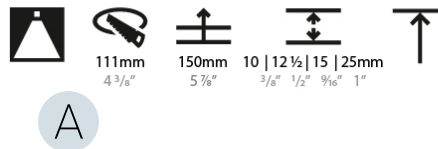

ELECTRICAL

Lamp Type: LED (Zhaga Standard)
Input Wattage (W): 13
Total Output Wattage (W): 11.8
Dimming: Tri-Mode (Non-Dimming and Phase Dimming (120Vac only) and 0-10V Dimming)
Driver Included: No
Driver Location: Recessed Housing
Driver Type: Constant Current - Universal
Driver Class: Class 2
Housing: See components
Input Voltage (V): 120 - 277
Constant Current (MA): 350

LED

Number of LEDs: 1
Color Temperature (°K): 2700 / 3000 / 3500 / 4000
Max. Delivered Lumen (lm): 876 / 909 / 955 / 974
Nominal Lumen (lm): 1304 / 1352 / 1421 / 1450
CRI: >90 CRI
Efficiency (%): 87.9 / 88.4 / 87.9
Lamp Life (hrs): 50000
Upon Request: RGB-W Tunable White Special Color Temperature Special LED

OPTICAL

Reflector°: 18 / 42 / 60
Optic°: Lens Pack - No Lens / Linear Spread Lens / Honeycomb / Spread Lens
Upon Request: Special Beam Angles

RATINGS AND CERTIFICATIONS

382, F 416-247-9319, www.zaneen.com

Created by Interlight for North American Standards at the end of the existing Model #. For assistance on 'custom' specifications, contact zteam@zaneen.com. In a constant effort to supply the best product, we reserve the right to change specifications or materials without notice. The most recent specification sheets are found at zaneen.com

IP rating: IP20