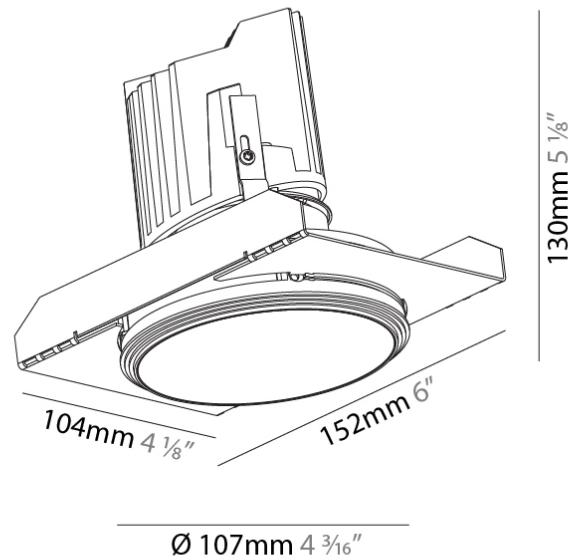

ELECTRICAL

Lamp Type: LED (Zhaga Standard)
Input Wattage (W): 13
Total Output Wattage (W): 11.8
Dimming: Tri-Mode (Non-Dimming and Phase Dimming (120Vac only) and 0-10V Dimming)
Driver Included: No
Driver Location: Recessed Housing
Driver Type: Constant Current - Universal
Driver Class: Class 2
Housing: See components
Input Voltage (V): 120 - 277
Constant Current (MA): 350

LED

Number of LEDs: 1
Color Temperature (°K): 2700 / 3000 / 3500 / 4000
Max. Delivered Lumen (lm): 876 / 909 / 955 / 974
Nominal Lumen (lm): 1304 / 1352 / 1421 / 1450
CRI: >90 CRI
Efficiency (%): 87.9 / 88.4 / 87.9
Lamp Life (hrs): 50000
Upon Request: RGB-W Tunable White Special Color Temperature Special LED

OPTICAL

Reflector°: 18 / 42 / 60
Optic°: Lens Pack - No Lens / Linear Spread Lens / Honeycomb / Spread Lens
Upon Request: Special Beam Angles

RATINGS AND CERTIFICATIONS

382, F 416-247-9319, www.zaneen.com

Created by Interlight for North American Standards at the end of the existing Model #. For assistance on 'custom' specifications, contact zteam@zaneen.com. In a constant effort to supply the best product, we reserve the right to change specifications or materials without notice. The most recent specification sheets are found at zaneen.com

IP rating: IP20